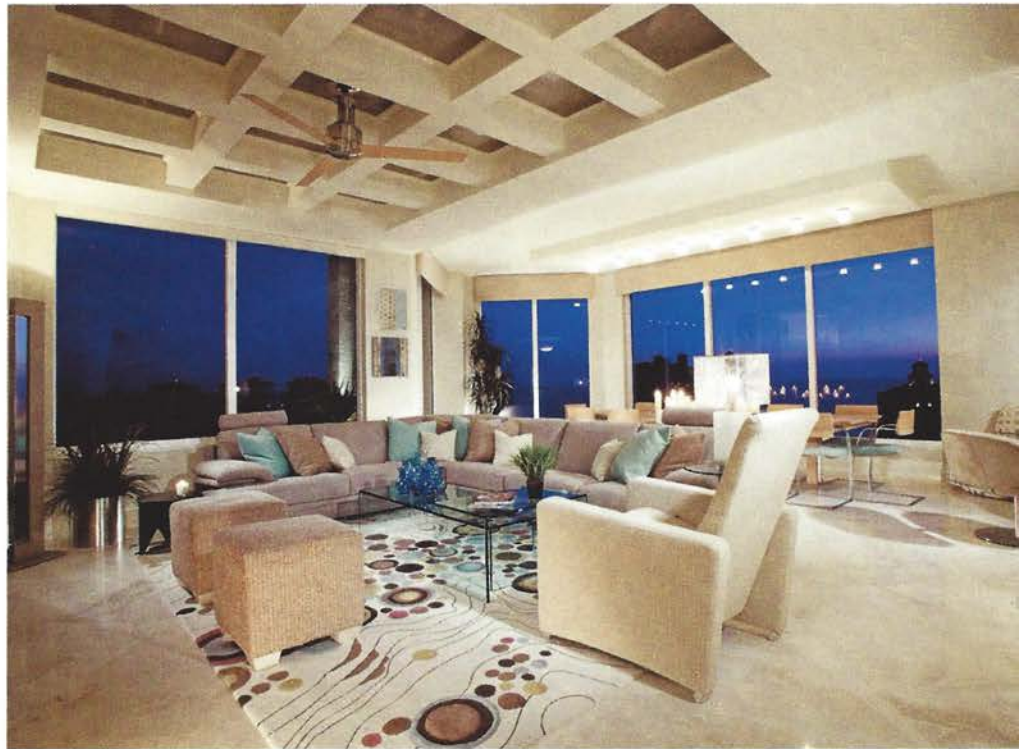

shows the family room overlooking the Ritz-Carlton Hotel. The ceiling was designed with multiple coffers and stainless steel insert panels to offer some interest and maintain a modern look. Soothing colors and a custom designed Angela Adams rug suggest the movement and serenity of water which exists below.

“Our participation in this remodel included custom designing all architectural details,” says Leslie. “Along with the custom furniture, state of the art interior finishes as well as the project managing of all construction and anything else that the completion of a successful project entails.” ■